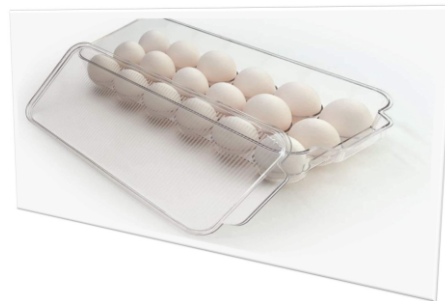

18 EGG STORAGE BOX