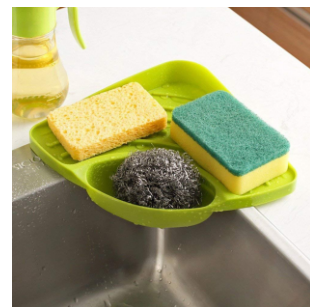

**TRANSPARENT SOAP HOLDER FOR BATHROOM, SELF ADHESIVE WALL MOUNTED**

MOQ:

**15 GRID SMALL STORAGE BOX**

MOQ:

**24 GRID STORAGE BOX**

MOQ:

**36 GRID ORGANIZER STORAGE BOX**

MOQ:

**SINK CORNER**

MOQ:

**HONEYCOMB INNERWEAR ORGANIZER**

MOQ:

**15 GRID INNERWEAR UNDER WARE SOCKS STORAGE ORGANIZER**

MOQ:

**FLOWER POT 5 INCH**

MOQ: