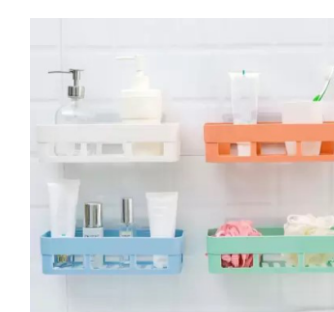

5 PCS MEASURING SPOON

**PLASTIC BATHROOM SHELF
HOLDER WITH MAGIC STICKER**