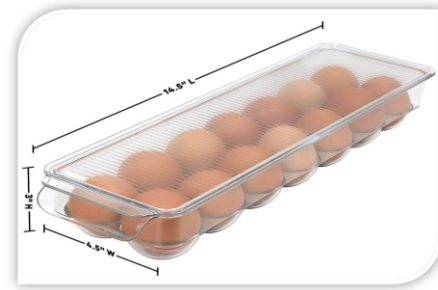

**PLASTIC BATHROOM SHELF  
HOLDER WITH MAGIC STICKER**

MOQ:

**24 EGG STORAGE BOX**

MOQ:

**12 SECTION ACRYLIC EGG BOX**

MOQ:

**14 SECTION ACRYLIC EGG BOX**

MOQ: