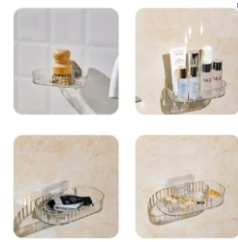

**GADE SAMOSA MAKER**

MOQ:

**GADE LADU MAKER**

MOQ:

**PINEAPPLE SHAPE SOAP DISH**

MOQ:

**TITANIC SOAP HOLDER FOR BATHROOM SELF ADHESIVE WALL-MOUNTED**

MOQ:

**TRANSPARENT SOAP HOLDER FOR BATHROOM, SELF ADHESIVE WALL MOUNTED**

MOQ:

**15 GRID SMALL STORAGE BOX**

MOQ:

**24 GRID STORAGE BOX**

MOQ:

**36 GRID ORGANIZER STORAGE BOX**

MOQ: