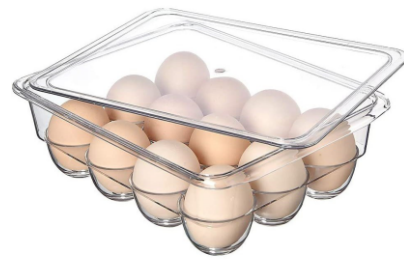

**PLASTIC BATHROOM SHELF  
HOLDER WITH MAGIC STICKER**

MOQ:

**24 EGG STORAGE BOX**

MOQ:

**12 SECTION ACRYLIC EGG BOX**

MOQ:

**14 SECTION ACRYLIC EGG BOX**

MOQ:

**18 EGG STORAGE BOX**

MOQ:

**LARGE ACRYLIC FRIDGE TRAY PACK OF 2 PCS**

MOQ:

**EXPANDABLE FRIDGE TRAY**

MOQ:

**LONG TRANSPERENT FRIDGE TRAY**

MOQ: